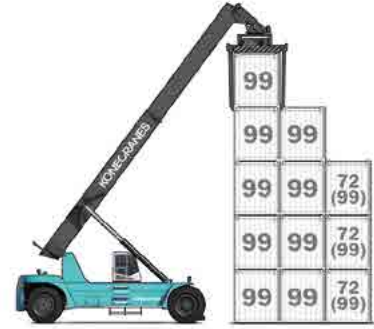

MODEL NAME	CAPACITY	WHEELBASE
SMV 4643TC5	101400-94700-55100 lb	285 inches
SMV 4643TCX5**	101400-99200-68300 lb	285 inches
SMV 4644TC5	101400-97000-57300 lb	295 inches
SMV 4644TCX5**	101400-99200-77100	295 inches

MODEL NAME	CAPACITY	WHEELBASE
SMV 4646TC5	101400-101400-83700 lb	315 inches
SMV 4646TCX5**	101400-101400-99200 lb	315 inches

\*TC5 5 high, TC6 = 6 high  
\*\*Support jacks down

**For barge handling**  
99200 LBS

MODEL NAME	CAPACITY	WHEELBASE
SMV 4542 TC4 BH	99200-81500-50700 lb (yard)	295 inches
	94700-66100-39600 lb (barge)	295 inches
SMV 4542 TCX4 BH**	99200-90300-68300 lb (yard)	295 inches
	99200-81500-50700 lb (barge)	295 inches
SMV 4545 TC3 BH	99200-99200-77100 lb (yard)	354 inches
	99200-81500-66100 lb (barge)	354 inches

BH\*\* = Capacity with support jacks engaged

**For intermodal handling**  
90300 TO 99200 LBS

MODEL NAME	CAPACITY	WHEELBASE
SMV 4123 CC5	90300-50700-19800 lb	252 inches
SMV 4527 CC5	99200-59500-28600 lb	252 inches
SMV 4531 CC5	99200-68300-35200 lb	252 inches
SMV 4531 CCX5***	99200-72700-44000 lb	252 inches
SMV 4533 CC5	99200-72700-35200 lb	252 inches
SMV 4533 CCX5***	99200-81500-52900 lb	252 inches