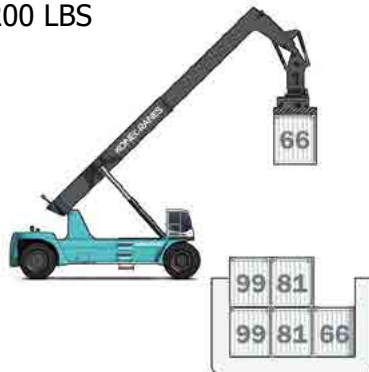

**For container handling**  
22000 TO 101400 LBS

MODEL NAME	CAPACITY	WHEELBASE
SMV 108 TC6*	22000-17600-11000 lb	197 inches
SMV 2216 TC3	48500-35200-13200 lb	216 inches
SMV 2518 TC3	55100-39600-17600 lb	216 inches

MODEL NAME	CAPACITY	WHEELBASE
SMV 4228TC5 (TC6)*	92500-61700-30800 lb	252 inches
SMV 4628TC5 (TC6)*	101400-61700-30800 lb	252 inches
SMV 4632TC5 (TC6*)	101400-70500-37400 lb	252 inches

MODEL NAME	CAPACITY	WHEELBASE
SMV 4636TC5 (TC6)*	101400-79300-44000 lb	252 inches
SMV 4636TCX5 (TCX6)**	101400-83700-55100 lb	252 inches
SMV 4638TC5 (TC6)	101400-83700-44000 lb	252 inches
SMV 4638TCX5 (TCX6)**	101400-92500-61700	252 inches

MODEL NAME	CAPACITY	WHEELBASE
SMV 4643TC5	101400-94700-55100 lb	285 inches
SMV 4643TCX5**	101400-99200-68300 lb	285 inches
SMV 4644TC5	101400-97000-57300 lb	295 inches
SMV 4644TCX5**	101400-99200-77100	295 inches

MODEL NAME	CAPACITY	WHEELBASE
SMV 4646TC5	101400-101400-83700 lb	315 inches
SMV 4646TCX5**	101400-101400-99200 lb	315 inches

\*TC5 5 high, TC6 = 6 high  
\*\*Support jacks down

**For barge handling**  
99200 LBS