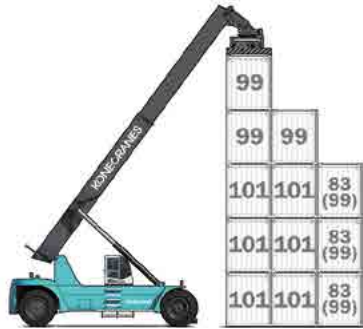

**For container handling**  
22000 TO 101400 LBS

MODEL NAME	CAPACITY	WHEELBASE
SMV 108 TC6*	22000-17600-11000 lb	197 inches
SMV 2216 TC3	48500-35200-13200 lb	216 inches
SMV 2518 TC3	55100-39600-17600 lb	216 inches

MODEL NAME	CAPACITY	WHEELBASE
SMV 4228TC5 (TC6)*	92500-61700-30800 lb	252 inches
SMV 4628TC5 (TC6)*	101400-61700-30800 lb	252 inches
SMV 4632TC5 (TC6*)	101400-70500-37400 lb	252 inches

MODEL NAME	CAPACITY	WHEELBASE
SMV 4636TC5 (TC6)*	101400-79300-44000 lb	252 inches
SMV 4636TCX5 (TCX6)**	101400-83700-55100 lb	252 inches
SMV 4638TC5 (TC6)	101400-83700-44000 lb	252 inches
SMV 4638TCX5 (TCX6)**	101400-92500-61700	252 inches

MODEL NAME	CAPACITY	WHEELBASE
SMV 4643TC5	101400-94700-55100 lb	285 inches
SMV 4643TCX5**	101400-99200-68300 lb	285 inches
SMV 4644TC5	101400-97000-57300 lb	295 inches
SMV 4644TCX5**	101400-99200-77100	295 inches

MODEL NAME	CAPACITY	WHEELBASE
SMV 4646TC5	101400-101400-83700 lb	315 inches
SMV 4646TCX5**	101400-101400-99200 lb	315 inches

\*TC5 5 high, TC6 = 6 high  
\*\*Support jacks down

**For barge handling**  
99200 LBS